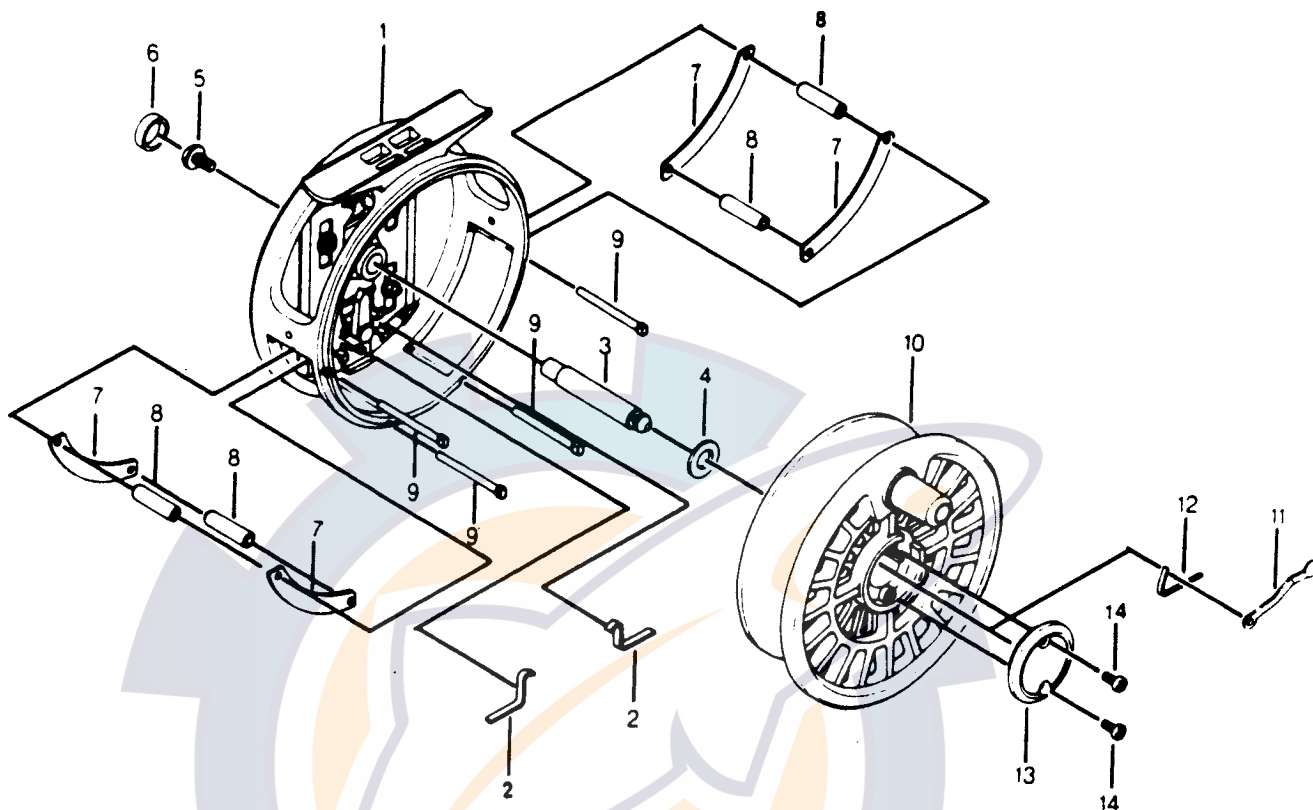

# QUANTUM Q56, Q78

Key No.	Description
1	Body Assy.
2	Click Pawl
3	Click Pawl Button
4	Click Pawl Button W/S
5	"E" Retainer
6	Click Pawl Spring
7	Click Pawl Spring Nut
8	Drag Knob
9	Drag Knob W/S
10	Holder W/S
11	Drag W/S
12	Drag Gear
13	Drag Gear Screw

Q56 Part No.	Q78 Part No.
JC001	KC001
JC003	JC003
JC005	JC005
JC006	JC006
JC034	JC034
JC007	JC007
JC008	JC008
JC050	JC050
JC051	JC051
JC052	JC052
JC053	JC053
JC054	JC054
JC055	KC055

Key No.	Description
14	Drag Knob Screw
15	Main Shaft
17	Main Shaft Screw
18	Cap
19	Line Guard
20	Line Roller
21	Spool Assy.
22	Spool Cover
23	Spool Retainer
24	Spool Retainer Spring
25	Spool Cover Screw
26	Line Roller Pin